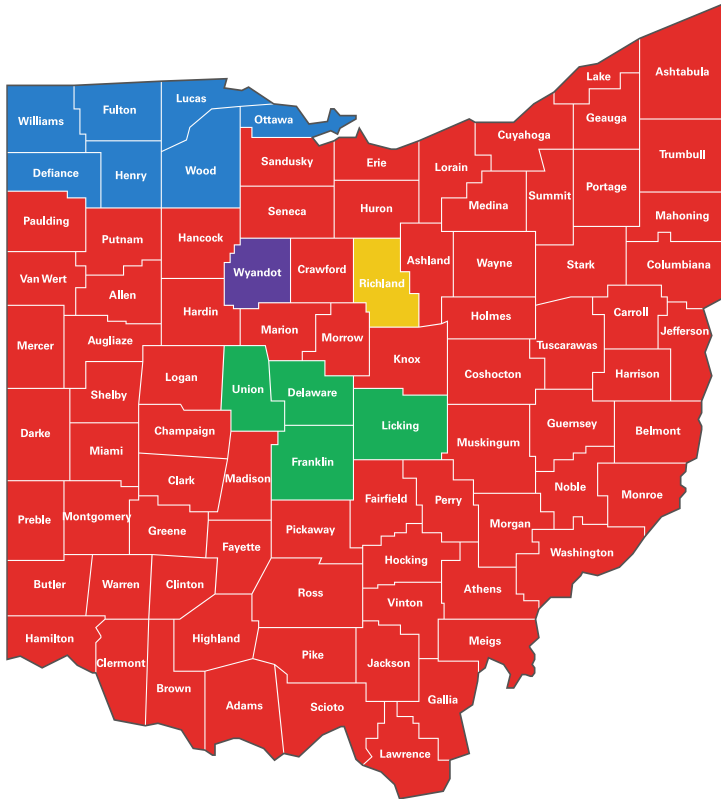

COSE MEWA | Affiliate Chambers

Chamber	Counties	Channel
Columbus Chamber	Franklin Union Licking Delaware	CBCMEWA
Richland Area Chamber	Richland	RACCMWEA
Toledo Regional Chamber	Defiance Fulton Henry Lucas Ottawa Williams Wood	TRCCMEWA
Wyandot Chamber	Wyandot	WYCCMEWA
COSE	All remaining counties	COSEMEWA

COSE and Affiliate Chamber MEWA Channels				
The following counties are quotable for the Affiliate Chamber MEWA in which they are listed, as well as the COSE MEWA (unless noted)				
– Counties listed in bold are exclusive to that chamber				
CBCMEWA	RACCMWEA	TRCCMEWA	Wyandot MEWA	COSEMEWA
Franklin Delaware Union Licking Madison Pickaway Fairfield	Richland Ashland Crawford Huron Knox Morrow	Defiance Fulton Henry Lucas Ottawa Williams Wood	Wyandot Crawford Hancock Hardin Marion Seneca	All counties except the highlighted exclusive counties noted